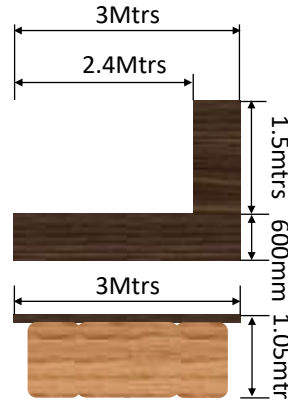

The Barrel Hire Company

Barrel Bar Configuration Examples. Most bar shapes are configurable to any size. Call 02380 001642 for more information.

Bar Code
B15-2-N

Bar Code
B30-2-C

Bar Code
B30-2-M

Bar Code
B45-4-S

Bar Code
B60-5-S

Bar Code
BU30-4-M

Bar Code
BLR30-3-M

Bar Code
BLL30-3-M

Bar Code
B30S-6-M

Barrel Bars are available in Chrome centre bar supports (C) barrels (S) or modesty panels (M) or bespoke (B) e.g. name of bride and groom or event. Electric power solutions, beer coolers and under counter bottle fridges are available.