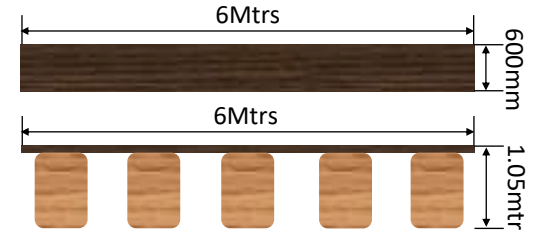

The Barrel Hire Company

Barrel Bar Configuration Examples. Most bar shapes are configurable to any size. Call 02380 001642 for more information.

Bar Code
B15-2-N

Bar Code
B30-2-C

Bar Code
B30-2-M

Bar Code
B45-4-S

Bar Code
B60-5-S

Bar Code
BU30-4-M

Bar Code
BLR30-3-M

Bar Code
BLL30-3-M

Bar Code
B30S-6-M

Barrel Bars are available in Chrome centre bar supports (C) barrels (S) or modesty panels (M) or bespoke (B) e.g. name of bride and groom or event. Electric power solutions, beer coolers and under counter bottle fridges are available.