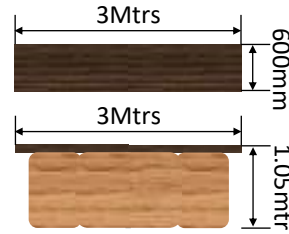

The Barrel Hire Company

Barrel Bar Configuration Examples. Most bar shapes are configurable to any size. Call 02380 001642 for more information.

Bar Code
B15-2-N

Bar Code
B30-2-C

Bar Code
B30-2-M

Bar Code
B45-4-S

Bar Code
B60-5-S

Bar Code
BU30-4-M

Bar Code
BLR30-3-M

Bar Code
BLL30-3-M

Bar Code
B30S-6-M

Barrel Bars are available in Chrome centre bar supports (C) barrels (S) or modesty panels (M) or bespoke (B) e.g. name of bride and groom or event. Electric power solutions, beer coolers and under counter bottle fridges are available.