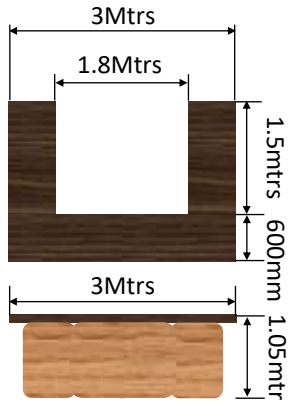

The Barrel Hire Company

Barrel Bar Configuration Examples. Most bar shapes are configurable to any size. Call 02380 001642 for more information.

Bar Code
B15-2-N

Bar Code
B30-2-C

Bar Code
B30-2-M

Bar Code
B45-4-S

Bar Code
B60-5-S

Bar Code
BU30-4-M

Bar Code
BLR30-3-M

Bar Code
BLL30-3-M

Bar Code
B30S-6-M

Barrel Bars are available in Chrome centre bar supports (C) barrels (S) or modesty panels (M) or bespoke (B) e.g. name of bride and groom or event. Electric power solutions, beer coolers and under counter bottle fridges are available.