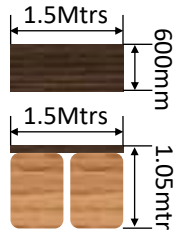

The Barrel Hire Company

Barrel Bar Configuration Examples. Most bar shapes are configurable to any size. Call 02380 001642 for more information.

Bar Code
B15-2-N

Bar Code
B30-2-C

Bar Code
B30-2-M

Bar Code
B45-4-S

Bar Code
B60-5-S

Bar Code
BU30-4-M

Bar Code
BLR30-3-M

Bar Code
BLL30-3-M

Bar Code
B30S-6-M

Barrel Bars are available in Chrome centre bar supports (C) barrels (S) or modesty panels (M) or bespoke (B) e.g. name of bride and groom or event. Electric power solutions, beer coolers and under counter bottle fridges are available.