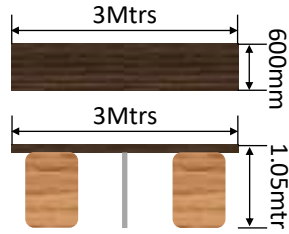

The Barrel Hire Company

Barrel Bar Configuration Examples. Most bar shapes are configurable to any size. Call 02380 001642 for more information.

Bar Code
B15-2-N

Bar Code
B30-2-C

Bar Code
B30-2-M

Bar Code
B45-4-S

Bar Code
B60-5-S

Bar Code
BU30-4-M

Bar Code
BLR30-3-M

Bar Code
BLL30-3-M

Bar Code
B30S-6-M

Barrel Bars are available in Chrome centre bar supports (C) barrels (S) or modesty panels (M) or bespoke (B) e.g. name of bride and groom or event. Electric power solutions, beer coolers and under counter bottle fridges are available.