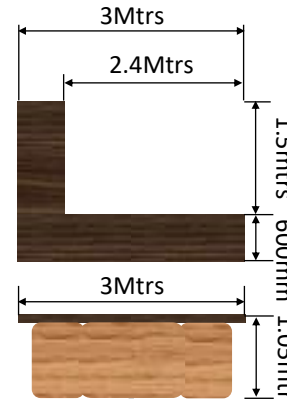

The Barrel Hire Company

Barrel Bar Configuration Examples. Most bar shapes are configurable to any size. Call 02380 001642 for more information.

Bar Code
B15-2-N

Bar Code
B30-2-C

Bar Code
B30-2-M

Bar Code
B45-4-S

Bar Code
B60-5-S

Bar Code
BU30-4-M

Bar Code
BLR30-3-M

Bar Code
BLL30-3-M

Bar Code
B30S-6-M

Barrel Bars are available in Chrome centre bar supports (C) barrels (S) or modesty panels (M) or bespoke (B) e.g. name of bride and groom or event. Electric power solutions, beer coolers and under counter bottle fridges are available.