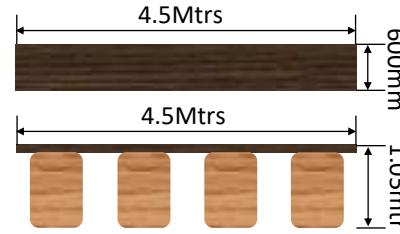

The Barrel Hire Company

Barrel Bar Configuration Examples. Most bar shapes are configurable to any size. Call 02380 001642 for more information.

Bar Code
B15-2-N

Bar Code
B30-2-C

Bar Code
B30-2-M

Bar Code
B45-4-S

Bar Code
B60-5-S

Bar Code
BU30-4-M

Bar Code
BLR30-3-M

Bar Code
BLL30-3-M

Bar Code
B30S-6-M

Barrel Bars are available in Chrome centre bar supports (C) barrels (S) or modesty panels (M) or bespoke (B) e.g. name of bride and groom or event. Electric power solutions, beer coolers and under counter bottle fridges are available.