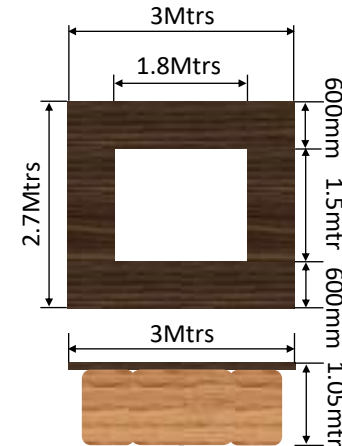

Bar Code
B60-5-S

Bar Code
BU30-4-M

Bar Code
BLR30-3-M

Bar Code
BLL30-3-M

Bar Code
B30S-6-M

Barrel Bars are available in Chrome centre bar supports (C) barrels (S) or modesty panels (M) or bespoke (B) e.g. name of bride and groom or event. Electric power solutions, beer coolers and under counter bottle fridges are available.