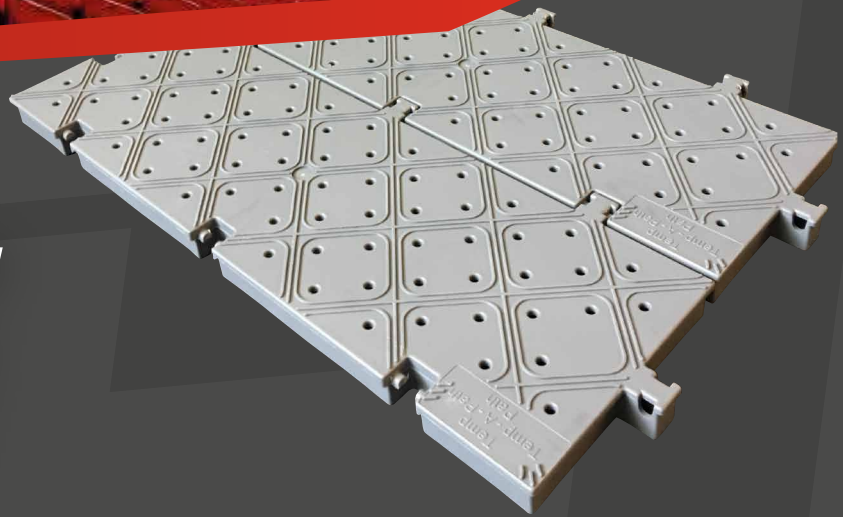

ACCESS / PORTABLE FLOORING / GROUND PROTECTION / WEDDING FLOORING / SPORTS HALL PROTECTION / ASTRO TURF / SAFETY VINYL / EMERGENCY ACCESS / PORTABLE FLOORING / GROUND PROTECTION / PATHWAYS / SPORTS HALL ACCESS

Portable Flooring Specialists

Temporary Solutions For Roadways, Walkways, Flooring & Carpets For Any Type of Indoor or Outdoor Event

efseurope.co.uk   01509 768 252   sales@efseurope.co.uk