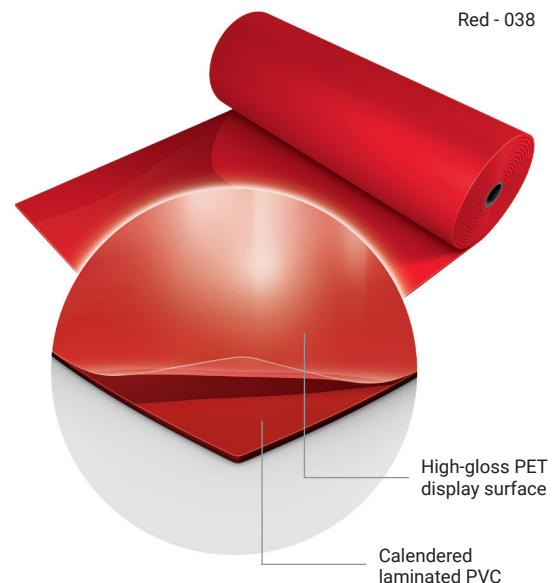

Harlequin Hi-Shine™

Harlequin Hi-Shine is the ideal floor for television, concerts, display and exhibitions, as well as for use within theatres and for operatic productions. It rolls out easily and provides a breathtaking glossy finish.

Harlequin Hi-Shine adds lustre to any occasion. It's specified for loose-lay installation and its special high-gloss surface is superior to urethane for scratch-resistance, providing a shiny, reflective surface.

Harlequin Hi-Shine is a striking choice for opera, television sets, high-profile entertainment, fashion shows, product launches, parties, exhibitions, window displays, artistic use, etc. It's purchased by a wide range of production companies and utilised on major TV shows and music videos!

Specification guide

Permanent or Portable	Portable
Roll width	1.5m
Roll length	10m, 15m, 20m, 30m*
Colours	Black, White, Red, Blue, Grey, Gold, Silver
Thickness	1.5mm
Weight	1.96kg/m²
Fire rating	Bfl-s1 (EN 13501-1)
Health and Safety	REACH compliant

*Availability dependent on colour

Gold - 050

If you would like further information, advice and samples please contact us on +44(0) 1892 514 888 or enquiries@harlequinfloors.com

HARLEQUIN
www.harlequinfloors.com